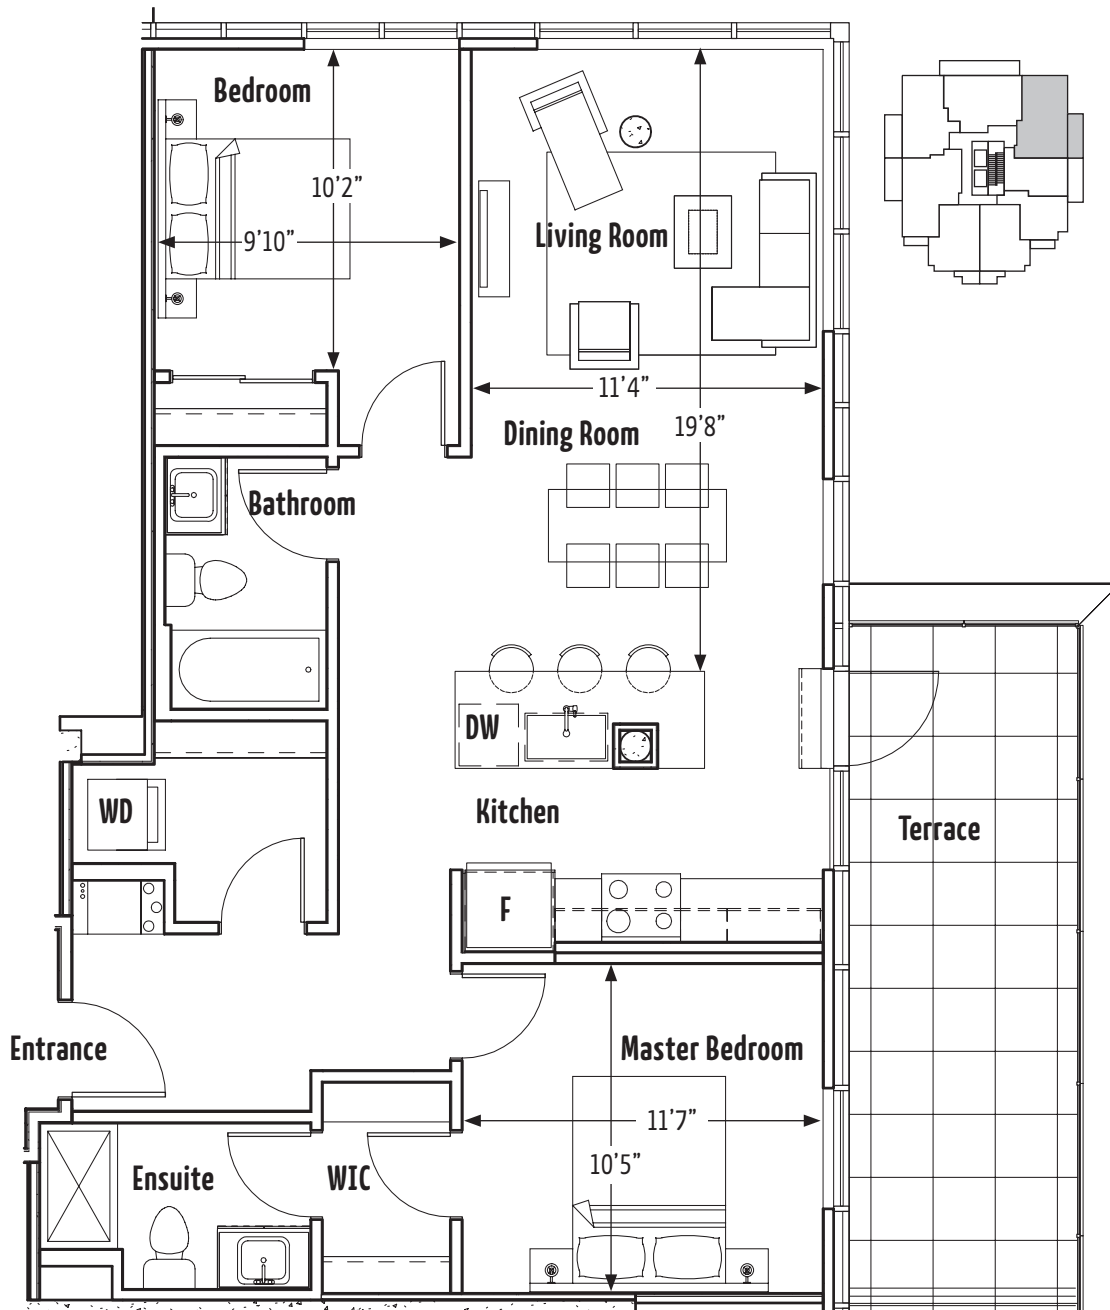

THE
ALEXANDER

TOWER | 2B, 2 BATH
Suite: 1602
986 sqft

 **Killam** 902.453.9000
APARTMENT REIT THEALEXANDERHALIFAX.COM

Does not include furniture. All sizes and specifications are subject to change without notice. E.&O.E.