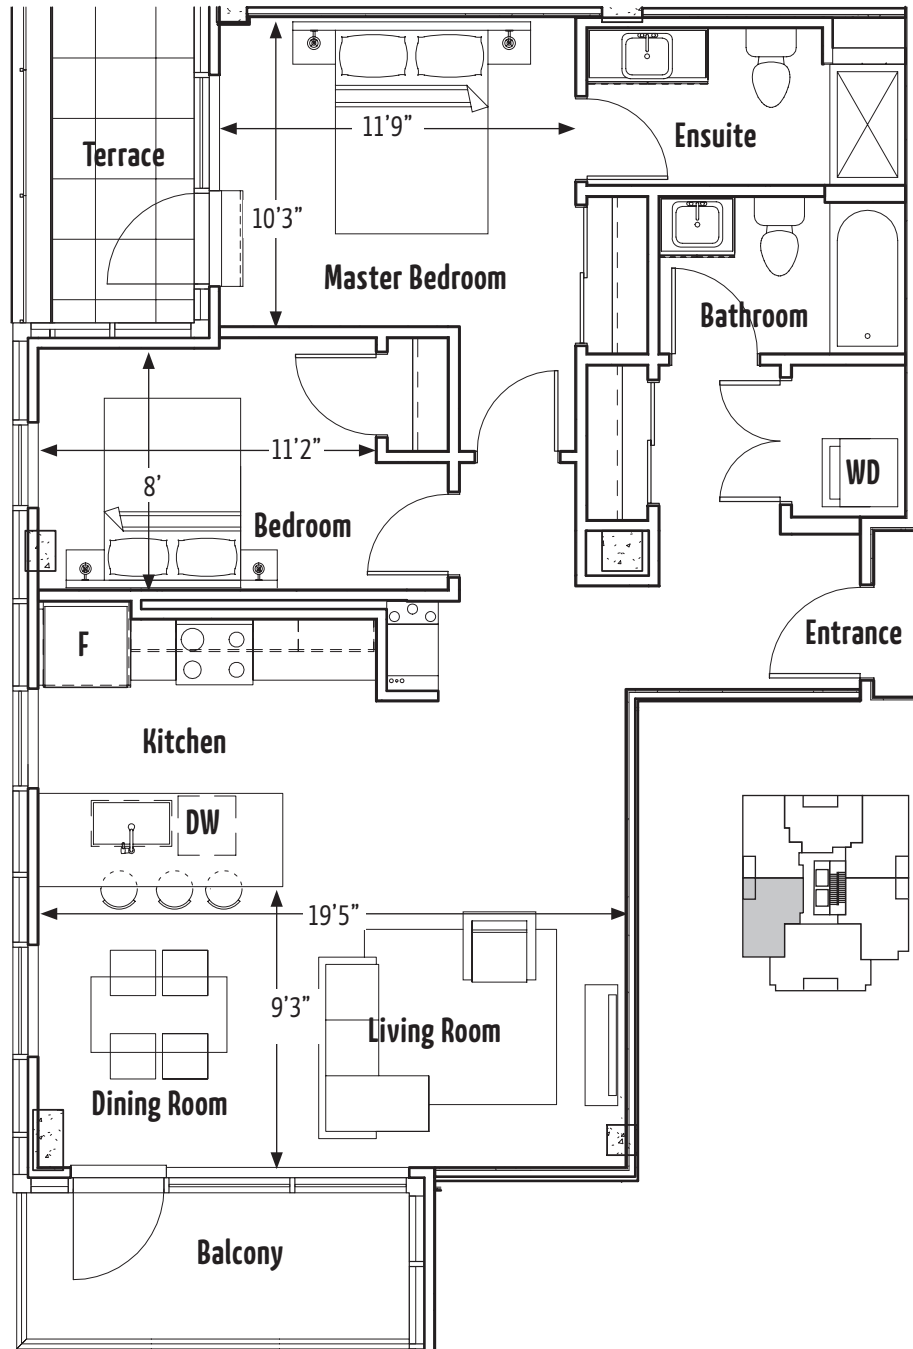

THE
ALEXANDER

HALIFAX | 2B, 2 BATH

Suite: 1704

959 sqft

902.453.9000
THEALEXANDERHALIFAX.COM

Does not include furniture. All sizes and specifications are subject to change without notice. E.&O.E.