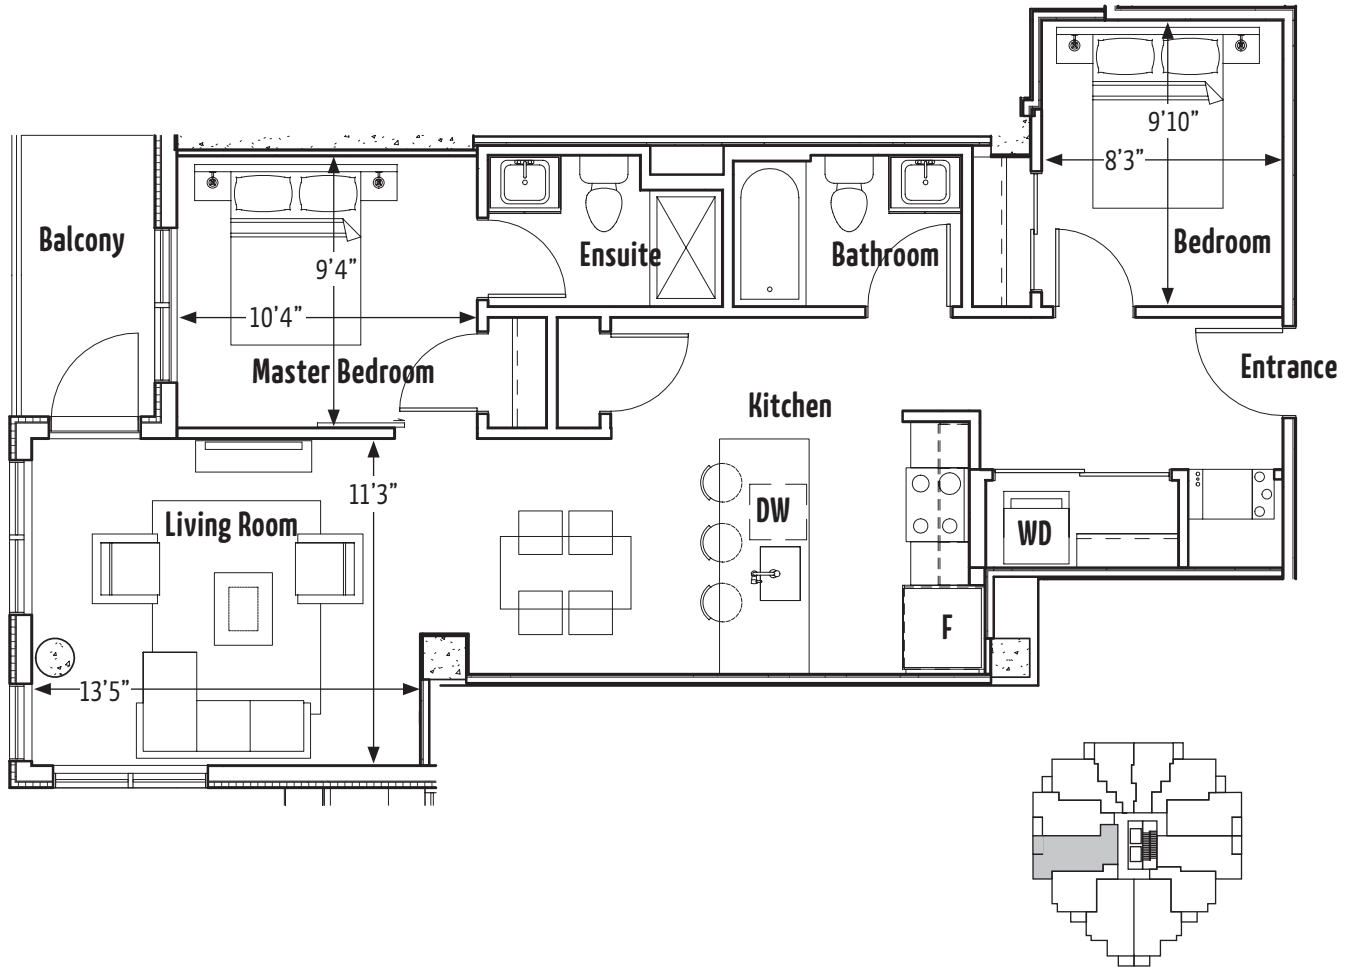

THE
ALEXANDER

ROSEBANK | 2B, 2 BATH
Suite: 508 - 1408
849 sqft

902.453.9000
THEALEXANDERHALIFAX.COM

Does not include furniture. All sizes and specifications are subject to change without notice. E.&O.E.