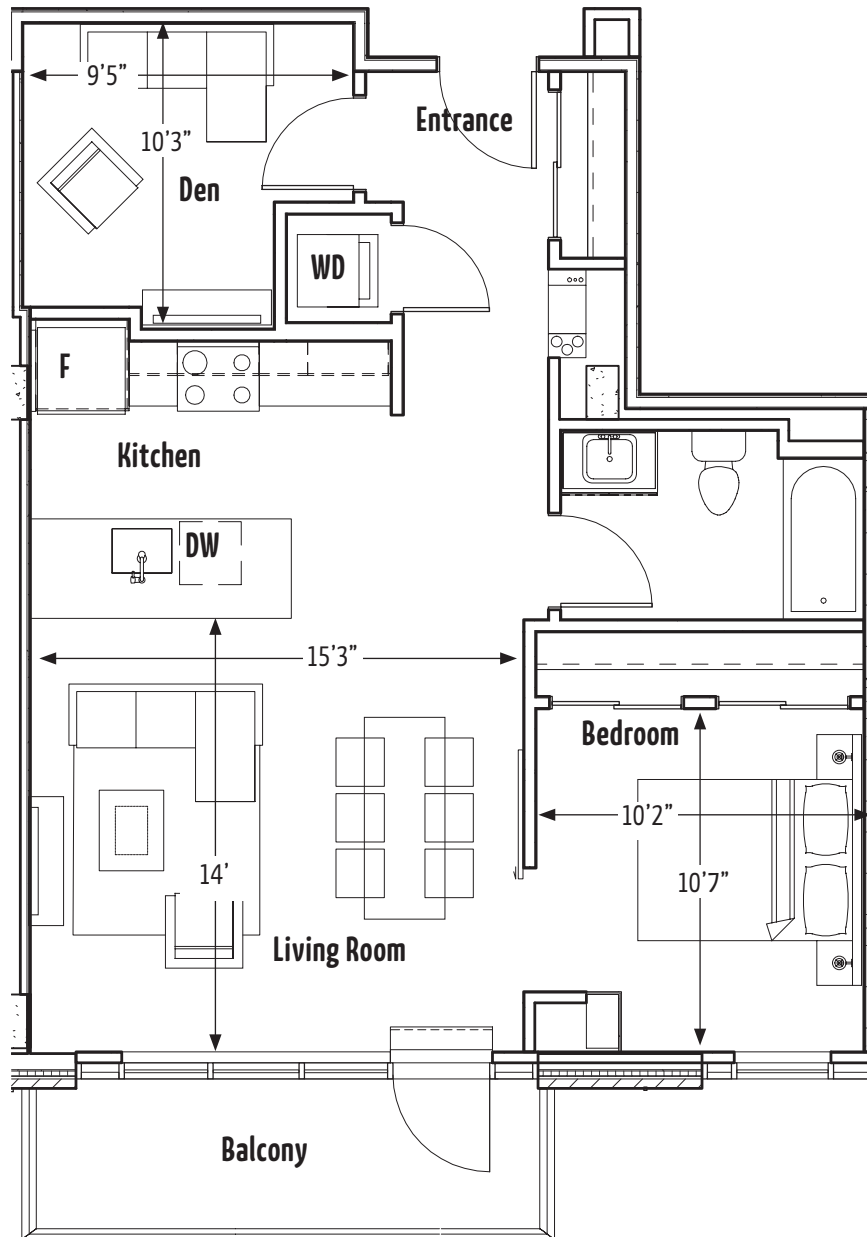

THE
ALEXANDER

SEYMOUR | 1B+D, 1 BATH

Suite: 208

792 sqft

902.453.9000
THEALEXANDERHALIFAX.COM

Does not include furniture. All sizes and specifications are subject to change without notice. E.&O.E.